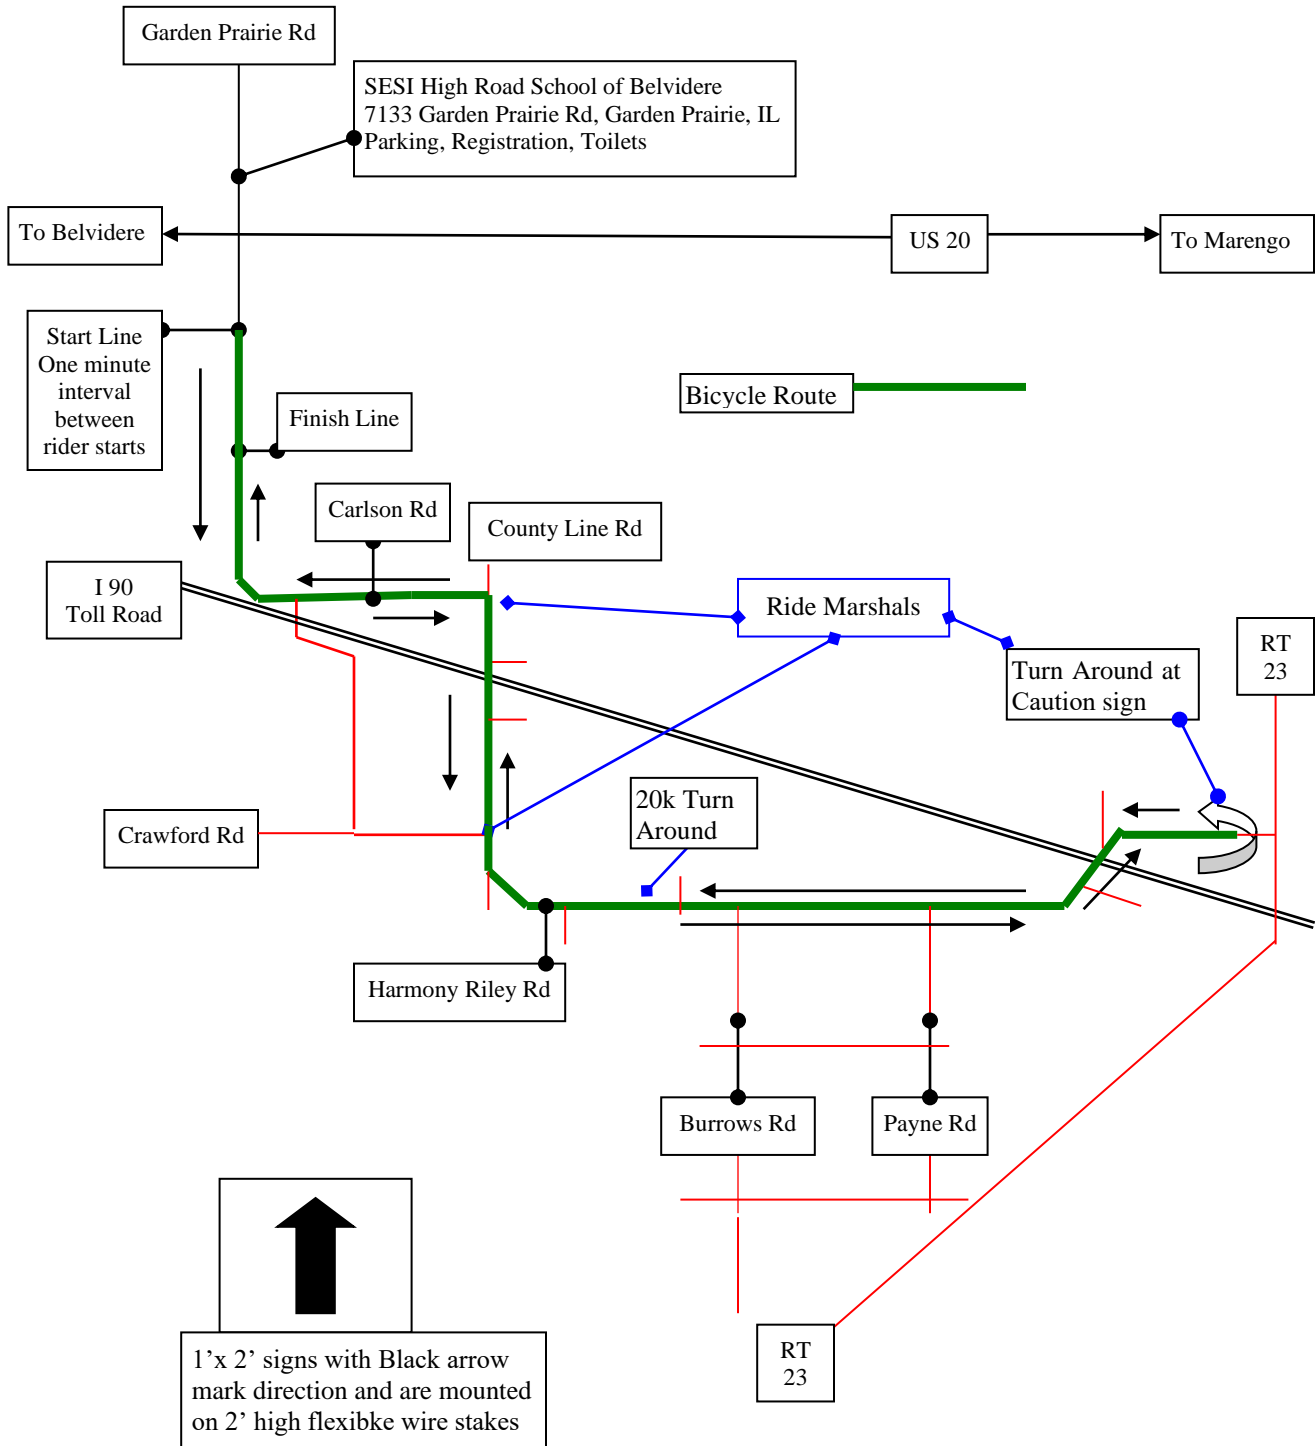

Garden Prairie Road Repaving requires date change

Two lane roads are open to vehicle traffic, ride on right side of right lane, no drafting, pass riders when safe, no pack riding.

North
Map not to scale
Distance Approximately 30K